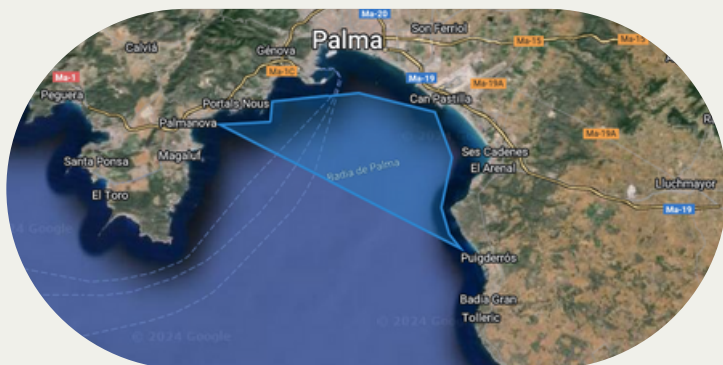

8 hs tour - Palma Bay

Cap Enderrocat, Cala Vella, Illetes, Punta Negra

Max. Capacity 8 people

Our Boats:

Activ 805 or Flyer 770

Included: Skipper, Insurance, Gasoline, Snorkel, Drinks & Ice

1100€

Day trip Es Trenc