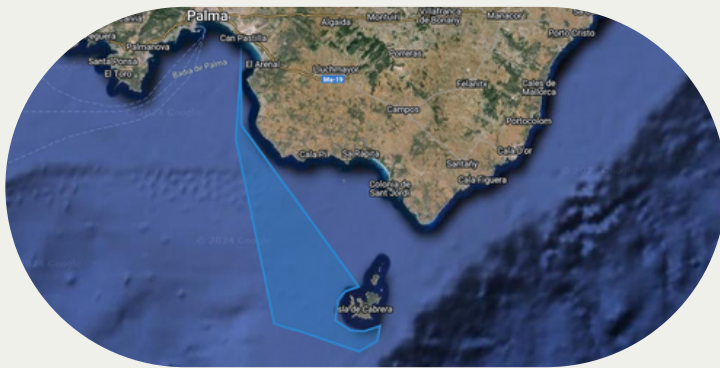

8 hs tour - Cabrera Island

Start at 9am

Stop to visit the Island

Max. Capacity 8 people

Our Boats:

Activ 805 or Flyer 770

Included: Skipper, Insurance,
Gasoline, Snorkel, Drinks & Ice

1200€