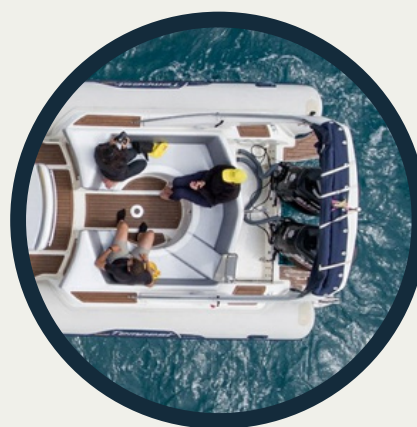

Capelli 1000

CHARACTERISTICS

- Length 10,00 m
- Engine 2x250 cv
- Capacity 12 persons

DEPOSIT 2.500€

WITH LICENSE

CAN PASTILLA NAUTIC CLUB

PRICE

1/2 día/day/tag (4hs)	720€
9:00 - 13:00 / 14:00 - 18:00hs	
1 día/day/tag (8hs)	1025€
10:00 - 18:00 hs	

INCLUDED

Bimini sun cover, Platform, Electric Anchor winch, GPS, Table, Ice Box, Sundeck, Radio CD, Shower, WC cabin, Bath ladder

EXTRAS

Gasoline