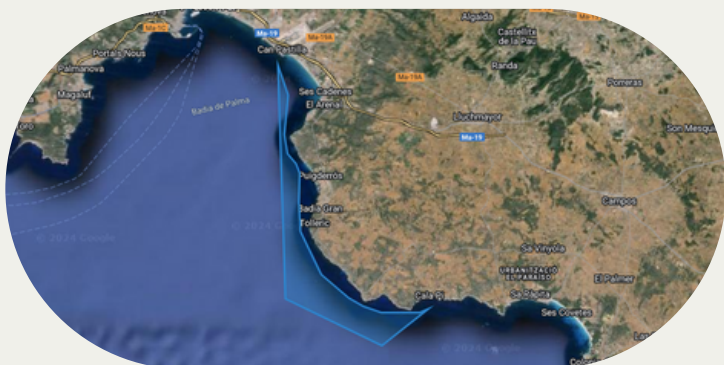

Cap Enderrocat, Cala Vella, Cala
Beltrán & Cala Pi

Max. Capacity 8 people

Our Boats:

Activ 805 or Flyer 770

Included: Skipper, Insurance,
Gasoline, Snorkel, Drinks & Ice

790€

Day trip Palma bay

Experience the sun, crystal-clear waters and breathtaking landscapes as you explore the island from the sea