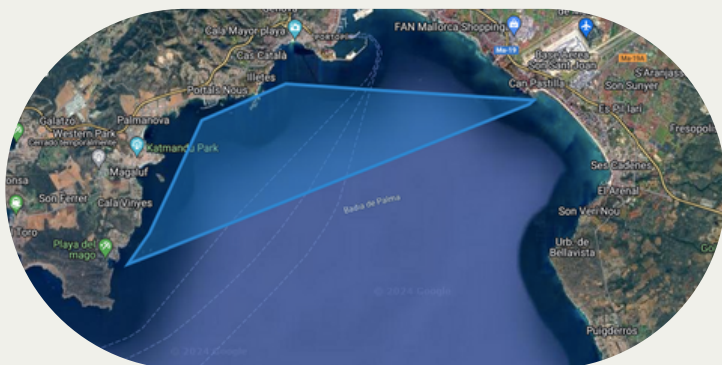

Half day trip Palma bay

Enjoy a day at the sea visiting
Mallorca's most beautiful beaches.

4 hs tour - Palma Bay west side

Illetes, Punta Negra, Cap Falco &
Portal Vells

Max. Capacity 8 people

Our Boats:

Activ 805 or Flyer 770

Included: Skipper, Insurance,
Gasoline, Snorkel, Drinks & Ice

790€