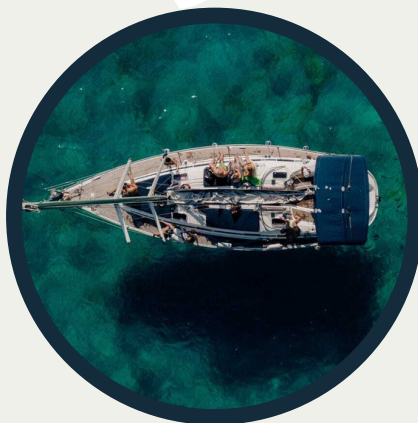

Bavaria 38

CHARACTERISTICS

- Length 12,00 m
- Capacity 10 persons

PRICE

1/2 día/day/tag (4hs)	750€
1 día/day/tag (8hs)	1.500€

INCLUDED

Skipper, Insurance, Snorkel,

PRIVATE

CAN PASTILLA NAUTIC CLUB